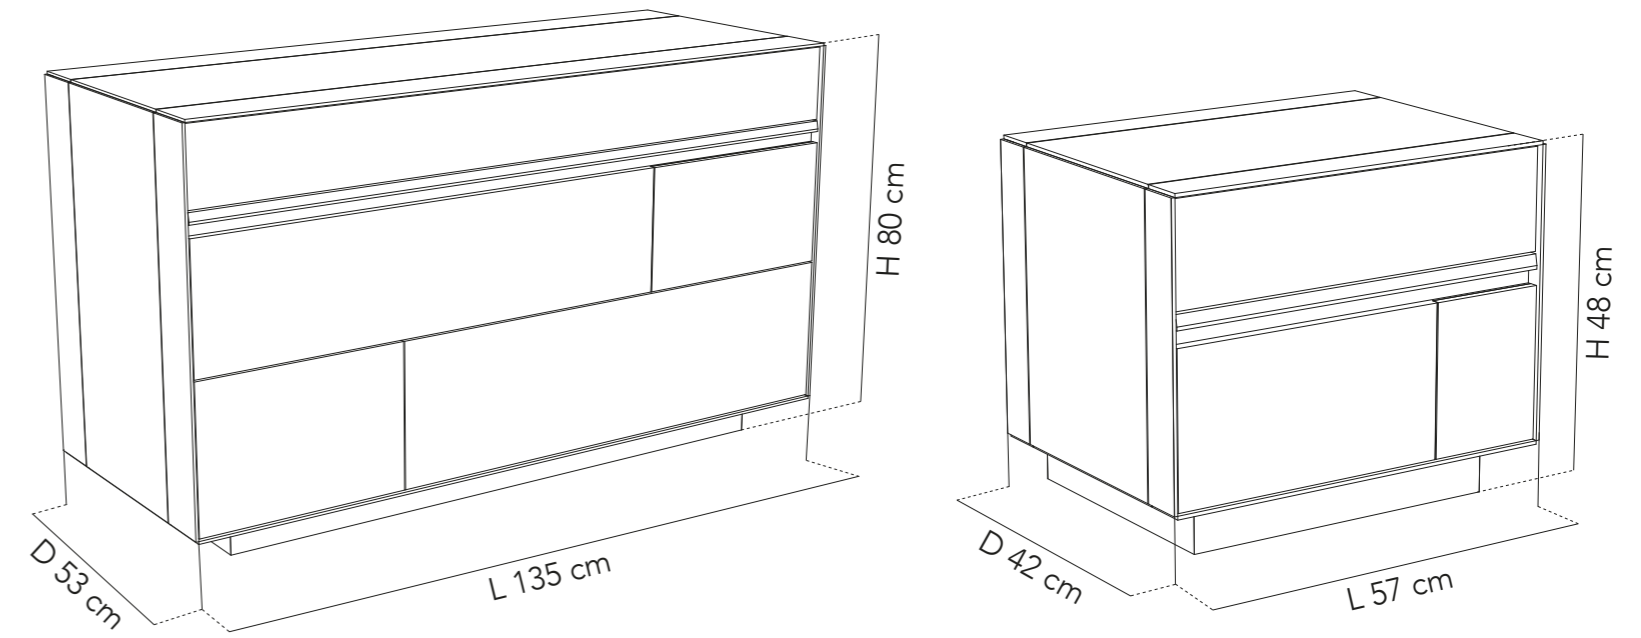

OSLO

Cod. CI 71

COMÒ 3 CASSETTI BICOLORE
TWO-TONE 3-DRAWERS CHEST

COD.	STRUTTURA - STRUCTURE	CASSETTI - DRAWERS
CI 71	Legno listellare e parti laccate in tiglio. Schienali di multistrato. Laminated wood and parts lacquered in linden. Back in multilayer wood.	Legno di rovere nodato. Incastri a coda di rondine. Knotty oak wood. Dovetail joints.
CI 72	Legno listellare e parti laccate in tiglio. Schienali di multistrato. Laminated wood and parts lacquered in linden. Back in multilayer wood.	Legno di rovere nodato. Incastri a coda di rondine. Knotty oak wood. Dovetail joints.

Finitura scocca e ante
Structure and door finish

Finitura inserti e basamento
Insert and base finish

BERGEN

Cod. CI 72

COMODINO 2 CASSETTI BICOLORE
TWO-TONE 2-DRAWERS BEDSIDE TABLE