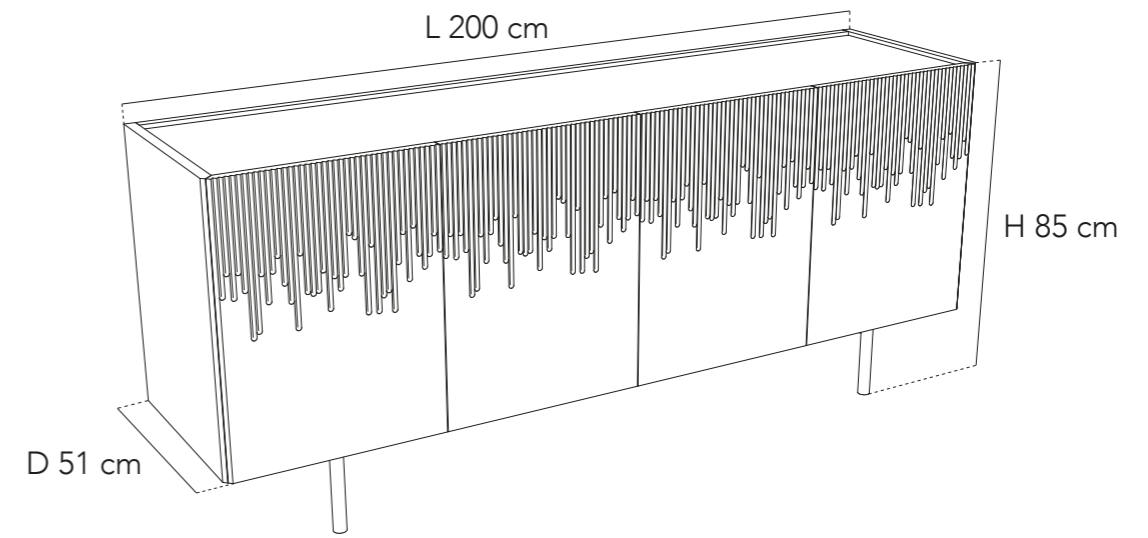

Dimensioni (cad.) - Size (each)
L 2 x D 48 x H 14 cm

CI-PF
Piede in metallo verniciato
Painted metal base

Dimensioni (cad.) - Size (each)
L 3 x H 14 cm

SWISS
CC
CREATIVE COMPANY

SAN FRANCISCO

MADIA 4 ANTE
4-DOOR SIDEBBOARD