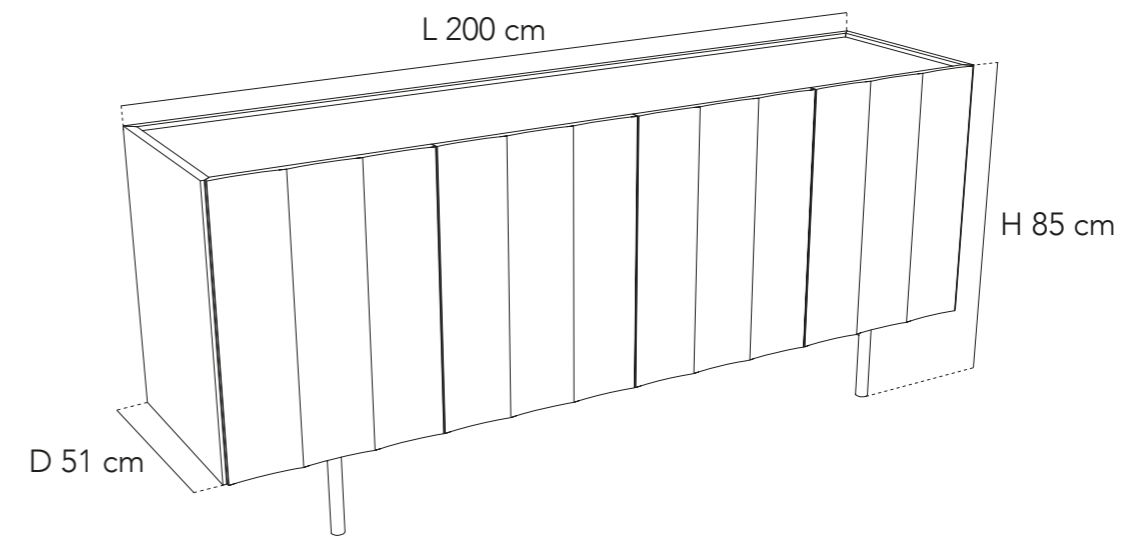

CI-PF
Piede in metallo verniciato
Painted metal base

Dimensioni (cad.) - Size (each)
L 3 x H 14 cm

DENVER

MADIA 4 ANTE
4-DOOR SIDEBOARD

Cod. CI 92

COD.

STRUTTURA - STRUCTURE

ANTE - DOORS