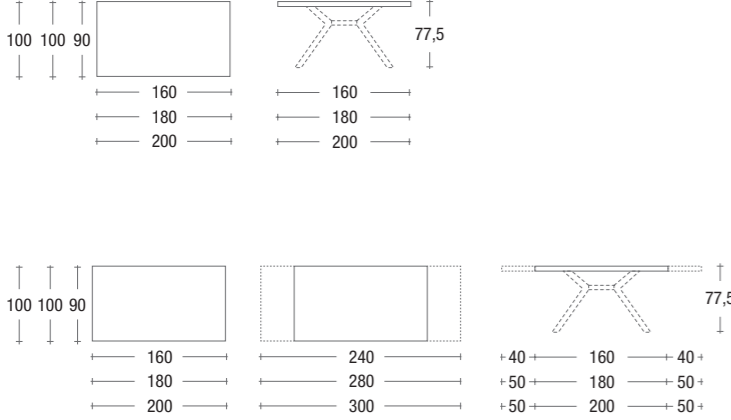

SLIDE

struttura METALLO ALLUMINIO RAL 9006 / piano LAMINATO CEMENTO CLIMB / sedia CROSS
frame ALUMINIUM RAL 9006 METAL / top CLIMB CONCRETE LAMINATED / chair CROSS