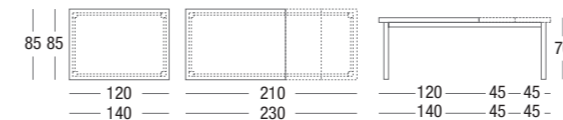

SUPER

DESIGN
DAVIDE ANZALONE

struttura METALLO BIANCO OPACO RAL 9003 / piano LAMINATO ROVERE SLAVONIA / sedia SOHO
frame MATT WHITE RAL 9003 METAL / top table SLAVONIA OAK LAMINATED / chair SOHO