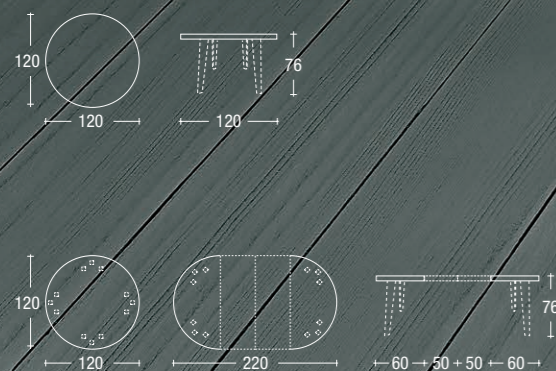

MIRIADE

struttura METALLO GRIGIO ARDESIA RAL 7015 / piano NOBILTATO CEMENTO SCURO / sedia CHANTAL
frame SLATE-GREY RAL 7015 METAL / top table DARK CONCRETE REFINIED / chair CHANTAL