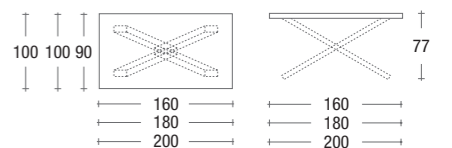

TOKYO

DESIGN
DAVIDE ANZALONE

TOKYO