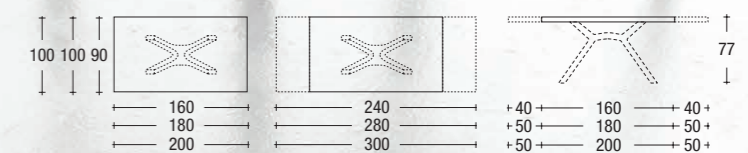

STEEL

DESIGN
DAVIDE ANZALONE

struttura e gambe METALLO GRIGIO ARDESIA RAL 7015 / piano LAMINATO VINTAGE / sedia TECLA
frame and legs SLATE-GREY RAL 7015 METAL / top table VINTAGE LAMINATED / chair TECLA