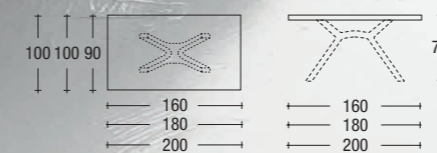

STEEL

DESIGN
DAVIDE ANZALONE

struttura e gambe METALLO GRIGIO ARDESIA RAL 7015 / piano LAMINATO VINTAGE / sedia TECLA
frame and legs SLATE-GREY RAL 7015 METAL / top table VINTAGE LAMINATED / chair TECLA