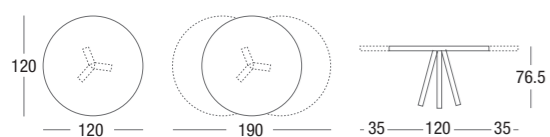

struttura METALLO BIANCO OPACO RAL 9003 / piano VETRO EXTRACHIARO BIANCO STATUARIO ALTISSIMO / sedia ELA
frame MATT WHITE RAL 9003 METAL / top table EXTRA-LIGHT STATUARY WHITE GLASS / chair ELA