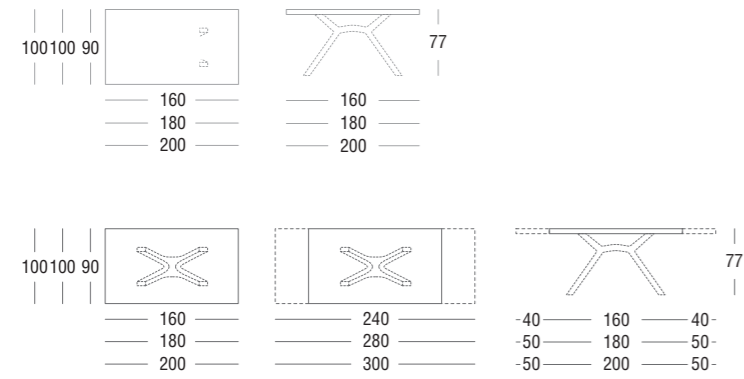

STEEL

DESIGN
DAVIDE ANZALONE