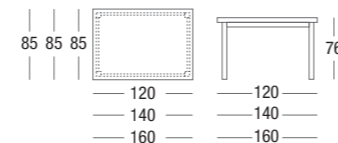

SUPER

DESIGN
DAVIDE ANZALONE

struttura METALLO BIANCO OPACO RAL 9003 / piano LAMINATO ROVERE SLAVONIA / sedia SOHO
frame MATT WHITE RAL 9003 METAL / top table SLAVONIA OAK LAMINATED / chair SOHO