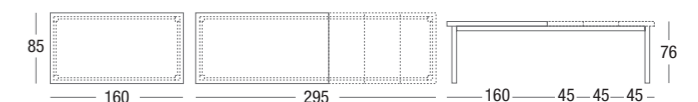

SUPER

DESIGN
DAVIDE ANZALONE

struttura METALLO BIANCO OPACO RAL 9003 / piano LAMINATO ROVERE SLAVONIA / sedia SOHO
frame MATT WHITE RAL 9003 METAL / top table SLAVONIA OAK LAMINATED / chair SOHO