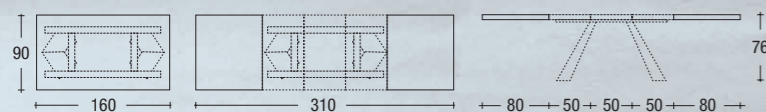

struttura METALLO ALLUMINIO RAL 9006 / piano FOLDING LAMINATO CEMENTO CLIMB
frame ALUMINIUM RAL 9006 METAL / top table CLIMB CONCRETE LAMINATED FOLDING

PECHINO

DESIGN
DAVIDE ANZALONE

struttura METALLO GRIGIO QUARZO RAL 7039 / piano FOLDING NOBILITATO TAVOLATO QUERCIA
FRAME QUARTZ-GREY RAL 7039 METAL / top table OAK PLANK REFINED TOP FOLDING