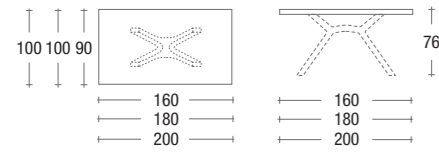

STEEL

DESIGN
DAVIDE ANZALONE