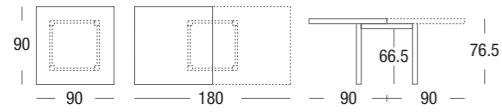

MAESTRALE

struttura METALLO ALLUMINIO RAL 9006 / piano VETRO - LAMINATO
frame ALUMINIUM RAL 9006 METAL / top table GLASS - LAMINATED

struttura METALLO ALLUMINIO RAL 9006 / piano VETRO FLOAT SERIGRAFATO BIANCO
frame ALUMINIUM RAL 9006 METAL / top table WHITE SILKSCREENED FLOAT GLASS