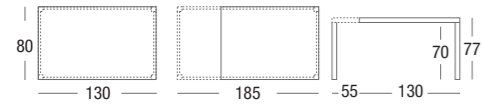

EVO

struttura METALLO FERRO GREZZO / piano LAMINATO ROVERE SLAVONIA / sedia e sgabello PATTY
frame RAW IRON METAL / top table SLAVONIA OAK LAMINATED / chair and stool PATTY