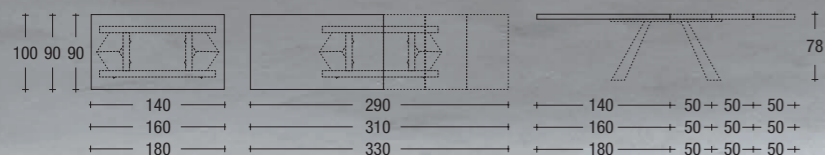

struttura METALLO ALLUMINIO RAL 9006 / piano FOLDING LAMINATO CEMENTO CLIMB
frame ALUMINIUM RAL 9006 METAL / top table CLIMB CONCRETE LAMINATED FOLDING

PECHINO

DESIGN
DAVIDE ANZALONE

struttura METALLO GRIGIO QUARZO RAL 7039 / piano FOLDING NOBILITATO TAVOLATO QUERCIA
FRAME QUARTZ-GREY RAL 7039 METAL / top table OAK PLANK REFINED TOP FOLDING