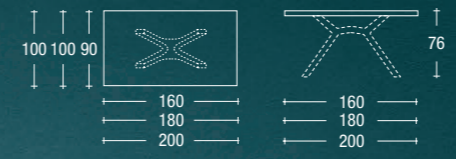

struttura METALLO BIANCO OPACO RAL 9003 / piano LAMINATO VINTAGE / sedia EMMA
frame MATT WHITE RAL 9003 METAL / top table VINTAGE LAMINATED / chair EMMA

AXEL CONSOLLE

DESIGN
DAVIDE ANZALONE

struttura METALLO FERRO GREZZO / piano LAMINATO ROVERE SLAVONIA / sedia TERESA
frame RAW IRON METAL / top table SLAVONIA OAK LAMINATED / chair TERESA