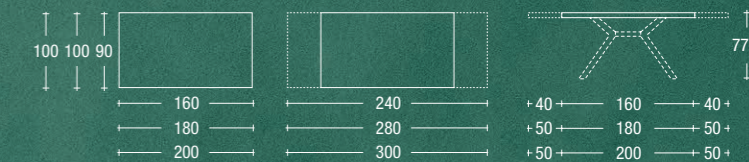

BRIDGE

struttura METALLO BRONZO CHIARO / piano LAMINATO ROVERE SCURO NODATO / sedia BRIGITTE
 frame LIGHT BRONZE METAL / top KNOTTED DARK OAK-WOOD LAMINATED / chair BRIGITTE

SLIDE

struttura METALLO NERO OPACO RAL 9005 / piano LAMINATO BIANCO STATUARIO ALTISSIMO / sedia BRIGITTE
 frame MATT BLACK RAL 9005 METAL / top STATUARY WHITE LAMINATED / chair BRIGITTE