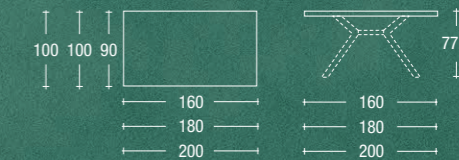

BRIDGE

struttura METALLO BRONZO CHIARO / piano LAMINATO ROVERE SCURO NODATO / sedia BRIGITTE
 frame LIGHT BRONZE METAL / top KNOTTED DARK OAK-WOOD LAMINATED / chair BRIGITTE

SLIDE

struttura METALLO NERO OPACO RAL 9005 / piano LAMINATO BIANCO STATUARIO ALTISSIMO / sedia BRIGITTE
 frame MATT BLACK RAL 9005 METAL / top STATUARY WHITE LAMINATED / chair BRIGITTE