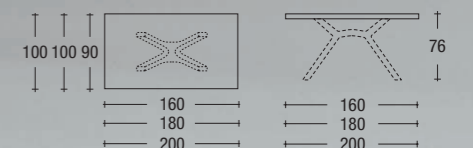

STEEL

DESIGN
DAVIDE ANZALONE

struttura e gambe METALLO NERO OPACO RAL 9005 / piano VETRO EXTRACHIARO ACIDATO NERO OPACO / sedia PATTY
frame and legs SLATE-BLACKWK METAL RAL 9005 / top table MATT BLACK EXTRA-LIGHT ETCHED GLASS / chair PATTY