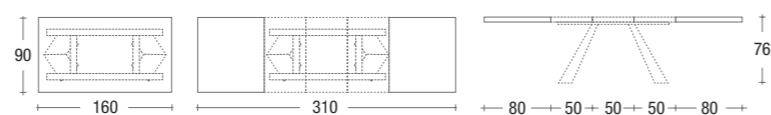

struttura METALLO ALLUMINIO RAL 9006 / piano FOLDING LAMINATO CEMENTO CLIMB
frame ALUMINIUM RAL 9006 METAL / top table CLIMB CONCRETE LAMINATED FOLDING

PECHINO

DESIGN
DAVIDE ANZALONE

struttura METALLO GRIGIO QUARZO RAL 7039 / piano FOLDING NOBILITATO TAVOLATO QUERCIA
FRAME QUARTZ-GREY RAL 7039 METAL / top table OAK PLANK REFINED TOP FOLDING