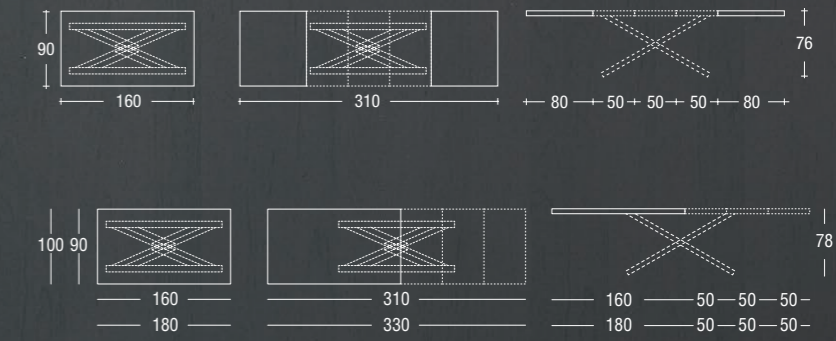

OSAKA

struttura METALLO CORTEN / piano FOLDING LAMINATO QUERCIA / sedia MIRIAM
frame CORTEN METAL / top table OAK LAMINATED FOLDING / chair MIRIAM