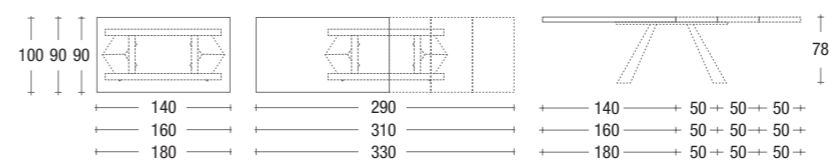

struttura METALLO ALLUMINIO RAL 9006 / piano FOLDING LAMINATO CEMENTO CLIMB
frame ALUMINIUM RAL 9006 METAL / top table CLIMB CONCRETE LAMINATED FOLDING

PECHINO

DESIGN
DAVIDE ANZALONE

struttura METALLO GRIGIO QUARZO RAL 7039 / piano FOLDING NOBILITATO TAVOLATO QUERCIA
FRAME QUARTZ-GREY RAL 7039 METAL / top table OAK PLANK REFINED TOP FOLDING