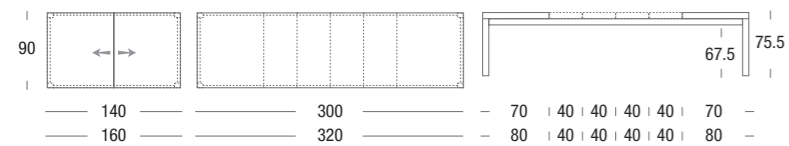

struttura e piano LAMINATO ROVERE SLAVONIA / sgabello MIRIAM
frame and top table SLAVONIA OAK LAMINATED / stool MIRIAM